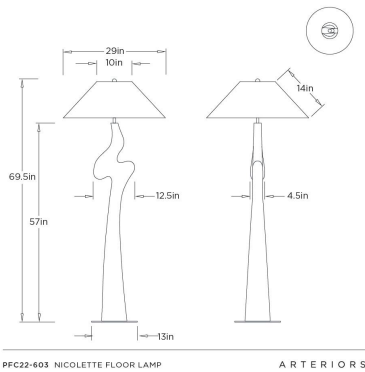

ARTERIOS

NICOLETTE FLOOR LAMP

PFC22-603
Ivory, Riverstone

Inspired by mid-century modern sculpture, this floor lamp features an organic ivory riverstone composite post on a circular antique brass-plated iron base. Its free-form silhouette draws the eye, complemented by a tapered off-white linen shade lined in cotton that contrasts the chiseled texture. Finish will vary.

APPEARANCE

Materials	Riverstone, Iron, Linen, Cotton
Finishes	Ivory, Antique Brass, Off-White, Off-White
Harp Finish	Brass
Finish Will Vary	Yes
Top Coat/Sealant	Yes

DIMENSIONS

Overall	Dia: 29.0 in x H: 69.5 in
Foot Print	Dia: 13.0 in
Base	Dia: 13.0 in x H: 0.25 in
Body	W: 12.5 in x D: 4.5 in x H: 57 in
Finial	Dia: 1.25 in x H: 1.25 in
Shade Top	W: 10 in
Shade Side	H: 14 in
Shade Bottom	W: 29 in
Harp Size	H: 8.5 in
Neck	Dia: 0.75 in x H: 2 in

WIRING

Wire Rating	Indoor Only
Cord	12 FT, Taupe Fabric, SPT-2
Socket	1, Type A - E26
Suggested Bulb Type	A19
Switch	At Socket, 3-Way Rotary
Maximum Wattage	150.0
Voltage	110-120 V

CERTIFICATIONS & COMPLIANCY

CONTRACT

Contract Suitability	Contract Suitable As Is
Tilt Test Degrees	10 Degrees

REPLACEMENT PARTS

PFC22FIN