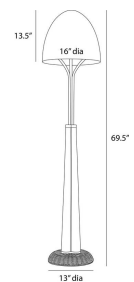

ITALIA FLOOR LAMP

PFC21
Wicker Woven
Natural Rattan
H: 69.5 IN
Dia: 16.0 IN

The reinvention of natural materials drove the design of our dramatic floor lamp. Classic wicker woven natural rattan combined with the Italia's muscular leg form topped by arms of English bronze-plated steel that disappear into the matching dome shade. Finish will vary.