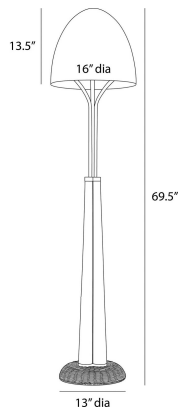

ARTERIO RS

ITALIA FLOOR LAMP

PFC21
Natural, Rattan

The reinvention of natural materials drove the design of our dramatic floor lamp. Classic wicker woven natural rattan combined with the Italia's muscular leg form topped by arms of English bronze-plated steel that disappear into the matching dome shade. Finish will vary.

APPEARANCE

Materials	Rattan, Steel, Steel
Finishes	Natural, English Bronze, English Bronze
Finish Will Vary	Yes
Top Coat/Sealant	No

DIMENSIONS

Overall	Dia: 16.0 in x H: 69.5 in
Foot Print	Dia: 13.0 in
Base	Dia: 13.0 in x H: 2.5 in
Body	W: 5.5 in x D: 6 in x H: 56 in
Shade Side	H: 13.5 in
Shade Bottom	Dia: 15.5 in

WIRING

Wire Rating	Indoor Only
Cord	12 FT, Taupe Fabric, SPT-2
Socket	1, Type A - E26
Suggested Bulb Type	A19
Switch	On Line, On/Off Foot Switch
Maximum Wattage	100.0
Voltage	110-120 V

CERTIFICATIONS & COMPLIANCY

CONTRACT

Contract Suitability	Contract Suitable As Is
Tilt Test Degrees	10 Degrees