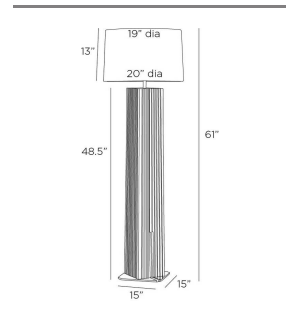

FORTUNATA FLOOR LAMP

PFC18-SH057  
 Ivory, Resin  
 H: 61 IN  
 Dia: 20.0 IN

A twist on a classical Greek column adds an architecturally inspired accent to any modern space. Sculpted of ivory resin, this floor lamp is enhanced with contrast details of heritage brass-plated steel. Deco-inspired prongs anchor it securely to the square steel base. Finished with a matching finial and ivory microfiber drum shade lined in white cotton. Finish will vary.