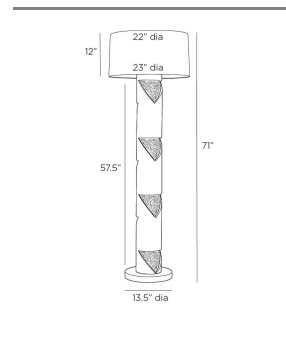

CRISTIANO FLOOR LAMP

PFC17-SH035
 Ivory, Riverstone
 H: 71 IN
 Dia: 23.0 IN

Over-scaled and angular, the Cristiano delivers big details via its chiseled shape. Inspired by the columns found in ancient ruins, an ivory riverstone pillar is carved with abstract geometric shapes for texture. Balanced on a rounded base of bronze, it is accented with a classic off-white microfiber drum shade and bronze finial. Black cloth cord. Finish will vary.