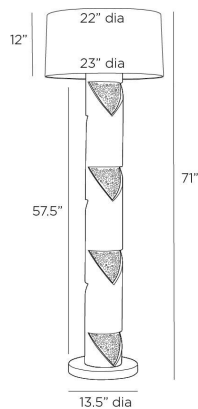

# ARTERIO RS

## CRISTIANO FLOOR LAMP

PFC17-SH035  
Ivory, Riverstone

Over-scaled and angular, the Cristiano delivers big details via its chiseled shape. Inspired by the columns found in ancient ruins, an ivory riverstone pillar is carved with abstract geometric shapes for texture. Balanced on a rounded base of bronze, it is accented with a classic off-white microfiber drum shade and bronze finial. Black cloth cord. Finish will vary.

### DIMENSIONS

Overall	Dia: 23.0 in x H: 71 in
Foot Print	Dia: 13.5 in
Base	Dia: 13.5 in x H: 2 in
Body	Dia: 7.0 in x H: 57.5 in
Finial	Dia: 1 in x H: 2 in
Shade Top	Dia: 22.0 in
Shade Side	H: 12 in
Shade Bottom	Dia: 23.0 in
Neck	Dia: 1.0 in x H: 2 in