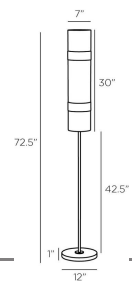

BELTON FLOOR LAMP

PFC16  
 English Bronze, Steel  
 H: 72.5 IN  
 Dia: 12.0 IN

This essential piece offers a clean and contemporary update of a classic lantern shape. Anchored by a slender rod and chattered cuffs of English bronze, the unlined shade of white linen diffuses the light beautifully. Finished with a circular base of black marble and matching black cloth cord. Full-range dimmer. Finish will vary.