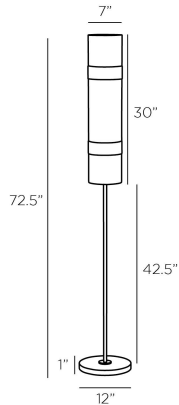

ARTERIOS

BELTON FLOOR LAMP

PFC16
English Bronze, Steel

This essential piece offers a clean and contemporary update of a classic lantern shape. Anchored by a slender rod and chattered cuffs of English bronze, the unlined shade of white linen diffuses the light beautifully. Finished with a circular base of black marble and matching black cloth cord. Full-range dimmer. Finish will vary.

APPEARANCE

Materials	Steel, Marble, Linen
Finishes	English Bronze, Black, White
Finish Will Vary	Yes
Top Coat/Sealant	Yes

DIMENSIONS

Overall	Dia: 12.0 in x H: 72.5 in
Foot Print	Dia: 12.0 in
Base	Dia: 12.0 in x H: 1 in
Body	Dia: 1.0 in x H: 42.5 in
Finial	Dia: 5 in x H: 0.5 in
Shade Top	Dia: 7.0 in
Shade Side	H: 30 in
Shade Bottom	Dia: 7.0 in

SHIPPING

Product Weight	18.3 lbs
Gross Weight 1	25.0 lbs
Shipping Box 1	W: 9.1 in x D: 15.6 in x H: 47.0 in

CONTRACT

Contract Suitability	Contract Suitable As Is
Tilt Test Degrees	10 Degrees

REPLACEMENT PARTS