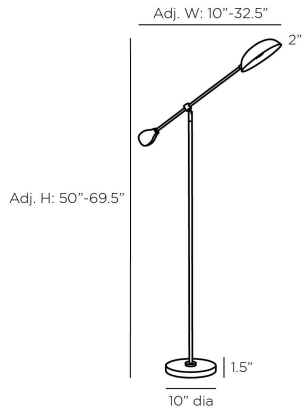

# ARTERIO RS

## ALARIC FLOOR LAMP

PFC15  
Antique Brass, Steel

A contemporary take on the traditional floor lamp, the Alaric pairs pivoting arms of antique brass with contrast accents of black resin. Lacquered with an interior of purest white, the bud-shaped shade allows for perfect illumination. Designed with a round base of black marble to anchor it securely to the floor. The taupe cloth cord features an on/off switch. Finish will vary.

### DIMENSIONS

Overall	W: 32.5 in x D: 10 in x Dia: 10.0 in x H: 69.5 in
Overall Adjustable	W: 10-32.5 in x H: 50-69.5 in
Foot Print	Dia: 10.0 in
Base	Dia: 10.0 in x H: 1.5 in
Body	W: 32.5 in x D: 10 in x H: 50 in
Shade Side	H: 2 in
Shade Bottom	W: 8 in x D: 5 in