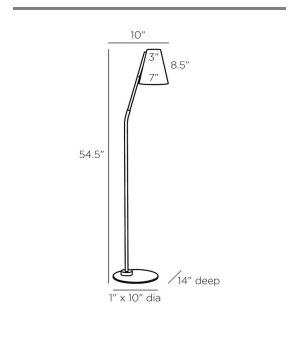

ZEALAND FLOOR LAMP

PFC14  
 English Bronze, Steel  
 H: 54.5 IN  
 W: 10 IN  
 D: 14 IN

This masculine style offers a modern mix of materials and finishes. A slender vertical rod in English bronze and antique brass finish supports a conical shade of bronze. Mounted on a matching circular base with antique brass accents, it is finished with a taupe cloth cord. Full-range dimmer. Finish will vary.