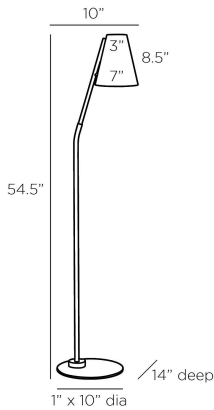

## ZEALAND FLOOR LAMP

PFC14  
English Bronze, Steel

This masculine style offers a modern mix of materials and finishes. A slender vertical rod in English bronze and antique brass finish supports a conical shade of bronze. Mounted on a matching circular base with antique brass accents, it is finished with a taupe cloth cord. Full-range dimmer. Finish will vary.

### DIMENSIONS

Overall	W: 10 in x D: 14 in x H: 54.5 in
Foot Print	Dia: 10.0 in
Base	Dia: 10.0 in x H: 1 in
Shade Top	Dia: 3.0 in
Shade Side	H: 8.5 in
Shade Bottom	Dia: 7.0 in