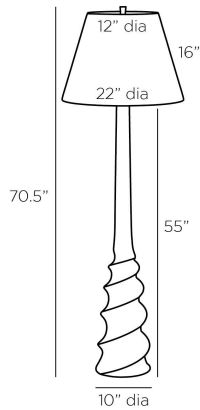

ARTERIOS

ADRIANA FLOOR LAMP

PFC11-SH033
Ivory, Ricestone

This contemporary lamp of ivory ricestone composite recalls the natural lines found inside a seashell. Sculpted from its sophisticated swirled base to a linear top, the Adriana's form has a pleasing visual contrast. Topped with a tapered ivory shade lined in white cotton and accented with antique brass, it is finished with a taupe cloth cord and three-way rotary switch. Finish will vary.

APPEARANCE

Materials	Ricestone, Steel, Microfiber, Cotton
Finishes	Ivory, Antique Brass, Off-White, Off-White
Finish Will Vary	Yes
Top Coat/Sealant	Yes

DIMENSIONS

Overall	Dia: 22.0 in x H: 70.5 in
Foot Print	Dia: 10.0 in
Body	Dia: 10.0 in x H: 55 in
Finial	Dia: 1 in x H: 1.5 in
Shade Top	Dia: 12.0 in
Shade Side	H: 16 in
Shade Bottom	Dia: 22.0 in
Harp Size	H: 11.5 in
Neck	Dia: 1.0 in x H: 2 in

WIRING

Wire Rating	Indoor Only
Socket	1, Type A - E26
Suggested Bulb Type	A19
Switch	At Socket, 3-Way Rotary
Maximum Wattage	150.0
Voltage	110-120 V

CERTIFICATIONS & COMPLIANCY

Certifications	Middle East, European Union, United Kingdom, Australia, Mexico, United States, Canada
Compliance	RoHS, UL/ETL, CB

SHIPPING

Shipping Requirements	Truck Ship
Product Weight	92.3 lbs
Gross Weight 1	100.0 lbs
Shipping Box 1	W: 16.0 in x D: 16.0 in x H: 65.3 in
Shipping Box 2	W: 23.3 in x D: 23.3 in x H: 26.0 in

CONTRACT