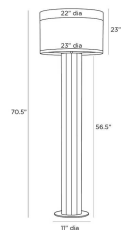

WARNER FLOOR LAMP

PFC07-SH016  
 Black, Resin  
 H: 70.5 IN  
 Dia: 23.0 IN

At home in modern or traditional environments alike, our Warner floor lamp is crafted as in a cluster of reed shapes forming a scalloped column in black resin. Bands of high-contrast antique brass steel embellish the column, also forming the disc base. The stately lamp is detailed with an antique brass sphere finial and a tapered off-white linen shade lined in off-white cotton. Finish will vary.