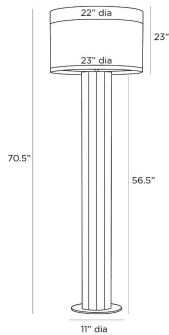

# ARTERIO RS

## WARNER FLOOR LAMP

PFC07-SH016  
Black, Resin

At home in modern or traditional environments alike, our Warner floor lamp is crafted as in a cluster of reed shapes forming a scalloped column in black resin. Bands of high-contrast antique brass steel embellish the column, also forming the disc base. The stately lamp is detailed with an antique brass sphere finial and a tapered off-white linen shade lined in off-white cotton. Finish will vary.

### DIMENSIONS

Overall	Dia: 23.0 in x H: 70.5 in
Foot Print	Dia: 11.0 in
Base	Dia: 11.0 in x H: 0.25 in
Body	Dia: 7.0 in x H: 56.5 in
Finial	Dia: 1 in x H: 1 in
Shade Top	Dia: 22.0 in
Harp Size	H: 11 in
Neck	Dia: 0.5 in x H: 2 in

### WIRING

Wire Rating	Indoor Only
Cord	12 FT, Taupe Fabric, SPT-2
Socket	1, Type A - E26
Suggested Bulb Type	A19
Switch	At Socket, 3-Way Rotary
Maximum Wattage	150.0
Voltage	110-120 V