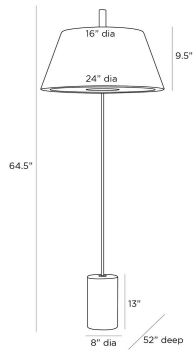

ARTERIOS

WALDING FLOOR LAMP

PFC04-SH001
English Bronze, Steel

A stylish accent in any space, the Walding floor lamp finds impact through form and materials. The streamlined task light is designed with a tapered off-white parchment shade, counterbalanced by a weighty base made from a column of natural travertine that sits atop a bronze disc plate. The components are united by a graceful, arched English bronze steel arm. Finish will vary.

APPEARANCE

Materials	Steel, Travertine, Parchment Paper
Finishes	English Bronze, Natural, Off-White
Finish Will Vary	Yes
Top Coat/Sealant	Yes

DIMENSIONS

Overall	W: 24 in x D: 52 in x H: 64.5 in
Foot Print	Dia: 13.0 in
Base	Dia: 8.0 in x H: 13 in
Shade Top	Dia: 16.0 in
Shade Side	H: 9.5 in
Shade Bottom	Dia: 24.0 in

WIRING

Wire Rating	Indoor Only
Cord	12 FT, Taupe Fabric, SPT-2
Socket	1, Type A - E26
Suggested Bulb Type	A19
Switch	On Line, Full Range Dimmer
Maximum Wattage	100.0
Voltage	110-120 V

CERTIFICATIONS & COMPLIANCY