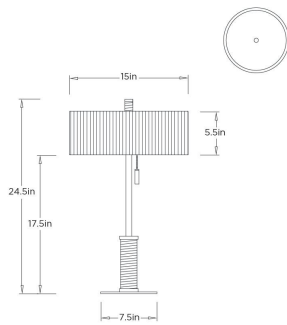

ARTERIOS

MIDDLEBURY LAMP

PDC12 MIDDLEBURY LAMP

ARTERIOS