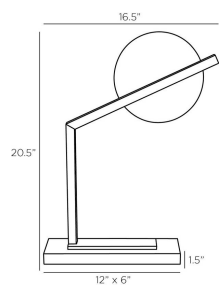

ZAHAR DESK LAMP

PDC11
Bronze, Iron
H: 20.5 IN
W: 16 IN
D: 6 IN

Influenced by the playful shapes and angles inspired by the Memphis movement, the sculptural Zahar adds an artistic accent to any decor. Suspended by supports of polished antique brass, an onyx LED disc defies gravity to diffuse light across any surface. Secured with a bronze base and black cloth cord with on/off rocker switch. Finish will vary.