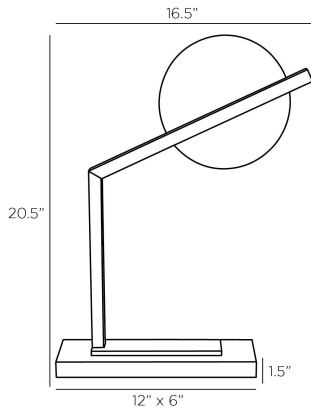

ARTERIOS

ZAHAR DESK LAMP

PDCT1
Bronze, Iron

Influenced by the playful shapes and angles inspired by the Memphis movement, the sculptural Zahar adds an artistic accent to any decor. Suspended by supports of polished antique brass, an onyx LED disc defies gravity to diffuse light across any surface. Secured with a bronze base and black cloth cord with on/off rocker switch. Finish will vary.

| | |
|------------|---------------------------------|
| Overall | W: 16 in x D: 6 in x H: 20.5 in |
| Foot Print | W: 12 in x D: 6 in |
| Base | W: 12 in x D: 6 in x H: 1.5 in |
| Shade | Dia: 8.0 in |