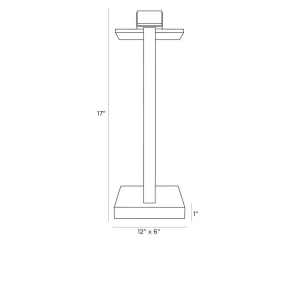

TWAIN LAMP

PDC06
 Antique Brass, Steel
 H: 17 IN
 W: 12 IN
 D: 6 IN

The Twain table lamp is an example of masterful material mixing and exquisite detailing. This sleek, modern LED desk lamp is created in a L-shape silhouette, with a chattered antique brass stem and contrasting English bronze as the finish on the base. A plate of white alabaster forms a diffuser, casting soft surface illumination. The knurled, antique brass dimmer knob rests atop the base, adding embellishment and grip. Finish will vary.