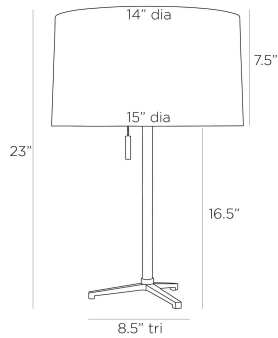

ARTERIOS

VALERIE LAMP

PDC05-SH007
Natural, Rattan

The Valerie lamp exhibits a distinctive midcentury influence, with its simple, low-profile tripod design. Natural, matchstick rattan wraps the stem, imparting textural contrast and an artisanal edge against the bronze steel. A drum shade in white linen, lined in white cotton, and a cylindrical bronze finial complete the table lamp. Finish may vary.

APPEARANCE

Materials	Rattan, Steel, Steel
Finishes	Natural, Bronze, White
Finish Will Vary	Yes
Top Coat/Sealant	No

DIMENSIONS

Overall	Dia: 15.0 in x H: 23 in
Foot Print	W: 8.5 in x D: 8.5 in
Body	Dia: 1.0 in x H: 16.5 in
Finial	Dia: 1 in x H: 1 in
Shade Top	Dia: 14.0 in
Shade Side	H: 7.5 in
Shade Bottom	Dia: 15.0 in

WIRING

Wire Rating	Indoor Only
Cord	8 FT, Black Cloth, SPT-2
Socket	2, Type A - E26
Suggested Bulb Type	A19
Switch	At Socket, On/Off Pull Chain
Maximum Wattage	60.0
Voltage	110-120 V

CERTIFICATIONS & COMPLIANCY

Certifications	Middle East, European Union, United Kingdom, Australia, Mexico, United States, Canada
Compliance	RoHS, UL/ETL, CB

SHIPPING

Product Weight	4.0 lbs
Gross Weight 1	5.0 lbs
Gross Weight 2	5.0 lbs
Shipping Box 1	W: 23.62 in x D: 8.26 in x H: 10.43 in
Shipping Box 2	W: 9.5 in x D: 17.0 in x H: 17.0 in