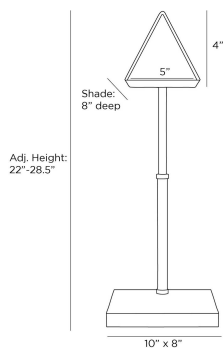

ARTERIOS

TYSON LAMP

PDC03
Antique Brass, Steel

Our pharmacy-style Tyson table lamp makes a handsome addition in any library or living space. The task lamp is crafted with a pivoting, triangular shade that is clad in white leather and lined in a white lacquer finish. Leather is featured again, tightly wrapping the antique brass steel post and the rectangular base, creating texture and visual interest. A slice of white marble forms the lamp's rectangular brass base. Finish will vary.

APPEARANCE

Materials	Steel, Leather, Marble, Leather, Steel
Finishes	Antique Brass, White, White, White, White
Finish Will Vary	Yes
Top Coat/Sealant	Yes

DIMENSIONS

Overall	W: 13 in x D: 8 in
Overall Adjustable	H: 22-28.5 in
Foot Print	W: 10 in x D: 8 in
Base	W: 10 in x D: 8 in x H: 1 in
Shade	W: 5 in x D: 8 in x H: 4 in

WIRING

Wire Rating	Indoor Only
Cord	8 FT, Taupe Fabric, SPT-2
Socket	1, Type A - E26
Suggested Bulb Type	A19 LED ONLY
Switch	On Line, On/Off Rocker
Maximum Wattage	8.0
Voltage	110-120 V

CERTIFICATIONS & COMPLIANCY

Certifications	Mexico, United States, Canada
Compliance	RoHS, UL/ETL

SHIPPING

Product Weight	10.0 lbs
Gross Weight 1	12.2 lbs
Shipping Box 1	W: 24.4 in x D: 8.46 in x H: 13.77 in

CONTRACT

Contract Suitability	Contract Suitable As Is
Tilt Test Degrees	10 Degrees