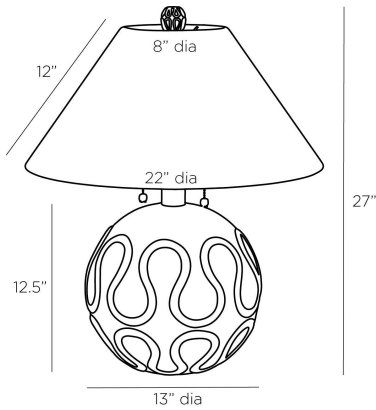

SERPIENTE LAMP

Laura Kirar

GKPTI01-671
Vintage Brass, Cast Aluminum

The vintage brass Serpiente table lamp has the weight and physical quality of an excavated treasure meant for display on seated eye-level tables formed of cast aluminum. Finish will vary.

APPEARANCE

Materials	Cast Aluminum, Microfiber, Cotton
Finishes	Vintage Brass, Ivory, Off-White
Finish Will Vary	Yes
Top Coat/Sealant	Yes

DIMENSIONS

Overall	Dia: 22.0 in x H: 27 in
Foot Print	Dia: 9.5 in
Body	Dia: 13.0 in x H: 12.5 in
Finial	Dia: 2 in x H: 2 in
Shade Top	Dia: 8.0 in
Shade Side	H: 12 in
Shade Bottom	Dia: 22.0 in
Neck	Dia: 2.0 in x H: 4 in

SHIPPING

Product Weight	12.8 lbs
Gross Weight 1	20.0 lbs
Gross Weight 2	5.0 lbs
Shipping Box 1	W: 15.5 in x D: 15.5 in x H: 29.0 in
Shipping Box 2	W: 23 in x D: 23 in x H: 13 in

ADDITIONAL INFO

Features	Sustainable
----------	-------------