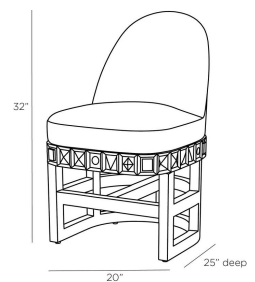

VARGUEÑO CHAIR

GKFRI01
 Umber, Mango Wood
 H: 32 IN
 W: 20 IN
 D: 25 IN

The Vargueño chair is a beautifully carved dining or accent chair made from mango wood with linen upholstery. Available in the rich umber finish, the Vargueño design compliments the Vargueño table or may easily make a statement alone adding elegance to any space. Finish will vary.