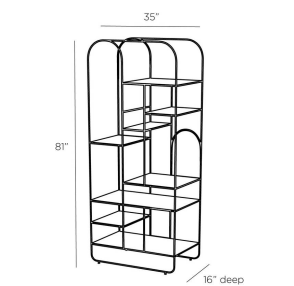

MESÓN ETAGERE

GKFGI02

Hammered Natural  
Iron, Iron

H: 81 IN

W: 35 IN

D: 16 IN

The Mesón etagere is configured asymmetrically and rendered in natural hammered iron with ink-stained shelves. This etagere has dark back panels which beautifully frame any object and when used in pairs, is the perfect combination of elements to create architecture in a space where there is none.