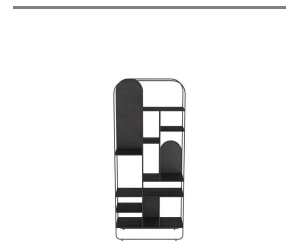

MESÓN ETAGERE

GKFGI02

Hammered Natural  
Iron, Iron

H: 81 IN

W: 35 IN

D: 16 IN

The Mesón etagere is configured asymmetrically and rendered in natural hammered iron with ink-stained shelves. This etagere has dark back panels which beautifully frame any object and when used in pairs, is the perfect combination of elements to create architecture in a space where there is none.