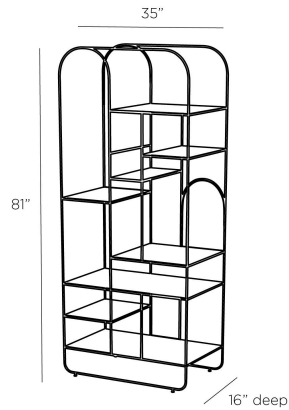

ARTERIOS

MESÓN ETAGERE

Laura Kirar

GKFGI02
Hammered Natural Iron, Iron

The Mesón etagere is configured asymmetrically and rendered in natural hammered iron with ink-stained shelves. This etagere has dark back panels which beautifully frame any object and when used in pairs, is the perfect combination of elements to create architecture in a space where there is none.

APPEARANCE

Materials	Iron, Iron
Finishes	Hammered Natural Iron, Natural Iron
Finish Will Vary	No
Top Coat/Sealant	Yes

DIMENSIONS

Overall W: 35 in x D: 16 in x H: 81 in

SHIPPING

Shipping Requirements	Special Handling Required
Product Weight	122.0 lbs
Gross Weight 1	132.0 lbs
Shipping Box 1	W: 23.0 in x D: 42.0 in x H: 87.0 in