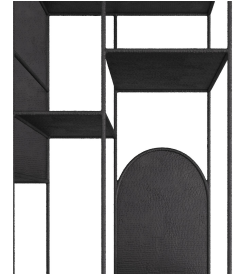

ARTERIOS

MESÓN ETAGERE

Laura Kirar

GKFGI02
Hammered Natural Iron, Iron

The Mesón etagere is configured asymmetrically and rendered in natural hammered iron with ink-stained shelves. This etagere has dark back panels which beautifully frame any object and when used in pairs, is the perfect combination of elements to create architecture in a space where there is none.

APPEARANCE

Materials	Iron, Iron
Finishes	Hammered Natural Iron, Natural Iron
Finish Will Vary	No
Top Coat/Sealant	Yes

DIMENSIONS

Overall W: 35 in x D: 16 in x H: 81 in

SHIPPING

Shipping Requirements	Special Handling Required
Product Weight	122.0 lbs
Gross Weight 1	132.0 lbs
Shipping Box 1	W: 23.0 in x D: 42.0 in x H: 87.0 in