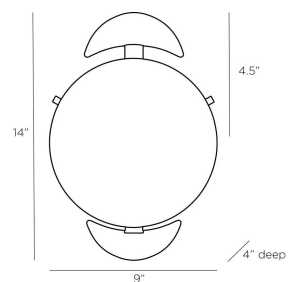

BOÎTE SCONCE

GKDW01
 Antique Brass, Iron
 H: 14 IN
 W: 9 IN
 D: 4 IN

The Boîte chandelier and Boîte sconce have a historical familiarity - referencing 19th-century milk glass fixtures - and yet the proportions are new: pared down to a modern "Machine Age" antique brass iron structure and obviously elongated matte swirl glass diffusers. Finish will vary.