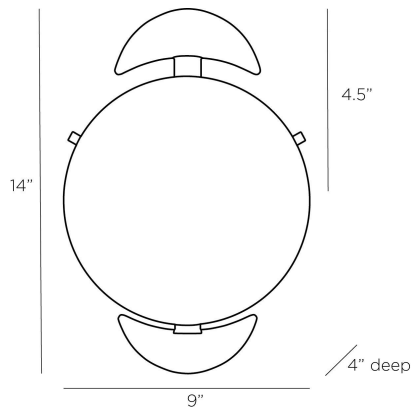

ARTERIO RS

BOÎTE SCONCE

Laura Kirar

GKDWC01
Antique Brass, Iron

The Boîte chandelier and Boîte sconce have a historical familiarity - referencing 19th-century milk glass fixtures - and yet the proportions are new: pared down to a modern "Machine Age" antique brass iron structure and obviously elongated matte swirl glass diffusers. Finish will vary.

APPEARANCE

Materials	Iron, Glass
Finishes	Antique Brass, Matte Swirl
Finish Will Vary	Yes
Top Coat/Sealant	Yes

DIMENSIONS

Overall	W: 9 in x D: 4 in x H: 14 in
Backplate	D: 1.5 in x Dia: 6.0 in
Center of Mount from Bottom	H: 4.5 in
Mount	Dia: 6.0 in