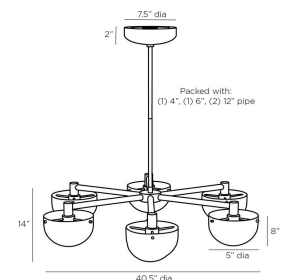

BOÎTE CHANDELIER

GKDMC01
 Antique Brass, Iron
 H: 20 IN

The Boîte chandelier and Boîte sconce have a historical familiarity - referencing 19th-century milk glass fixtures - and yet the proportions are new: pared down to a modern "Machine Age" antique brass iron structure and obviously elongated matte swirl glass diffusers. Finish will vary.