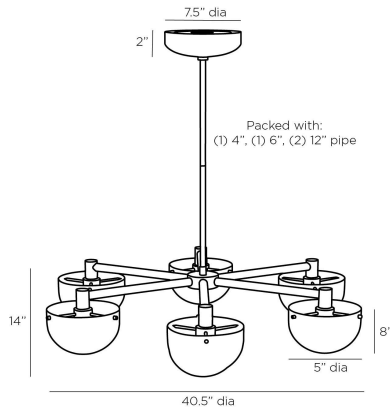

ARTERIO RS

BOÎTE CHANDELIER

Laura Kirar

GKDMC01
Antique Brass, Iron

The Boîte chandelier and Boîte sconce have a historical familiarity - referencing 19th-century milk glass fixtures - and yet the proportions are new: pared down to a modern "Machine Age" antique brass iron structure and obviously elongated matte swirl glass diffusers. Finish will vary.

APPEARANCE

Materials	Iron, Glass
Finishes	Antique Brass, Matte Swirl
Finish Will Vary	Yes
Top Coat/Sealant	Yes

DIMENSIONS

Overall	H: 20 in
Canopy	Dia: 7.5 in x H: 2 in
Chandelier	Dia: 40.5 in x H: 14 in
Overall Hanging Height as Sold (in)	50 in - 20 in

ADDITIONAL PARTS AVAILABLE

PIPE-226	(1) 4", (1) 6", (1) 12"
----------	-------------------------

REPLACEMENT PARTS

GKDMC01GLS
49732SCREW