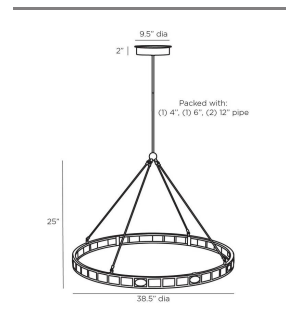

EMPIRE CHANDELIER

GKDLC01
 Antique Brass, Iron
 H: 31 IN
 Dia: 38.5 IN

As part of the Empire series of objects: this antique brass chandelier created of iron and glass uses the ideas of origami and geometry as a kind of mystical decorative language conjuring up both treasures of the past and the future. These are the jewelry of the collection, a precise and polished counterbalance to the more hand-hewn objects.