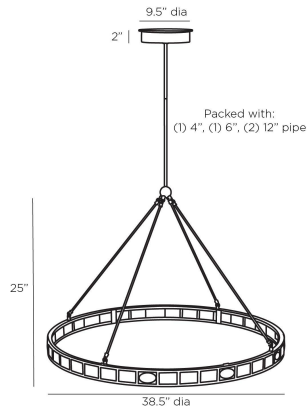

ARTERIO RS

EMPIRE CHANDELIER

Laura Kirar

GKDLC01
Antique Brass, Iron

As part of the Empire series of objects: this antique brass chandelier created of iron and glass uses the ideas of origami and geometry as a kind of mystical decorative language conjuring up both treasures of the past and the future. These are the jewelry of the collection, a precise and polished counterbalance to the more hand-hewn objects.

APPEARANCE

Materials	Iron, Glass
Finishes	Antique Brass, Clear
Finish Will Vary	No
Top Coat/Sealant	Yes

DIMENSIONS

Overall	Dia: 38.5 in x H: 31 in
Canopy	Dia: 9.5 in x H: 2 in
Chandelier	Dia: 38.5 in x H: 25 in
Overall Hanging Height as Sold (in)	61 in - 31 in

WIRING

Wire Rating	Damp
Socket	1, Integrated LED
Maximum Wattage	60.0
Voltage	110-120 V
LED Color Temperature	2700K
LED Compatible Dimmer	0-10 V Dimmer
LED CRI	90+
LED Lifespan (Hours)	20,000
LED Lumens	6,600LM
Spare Driver Included	No

CERTIFICATIONS & COMPLIANCY

Certifications	Mexico, United States, Canada
Compliance	RoHS, UL/ETL

SHIPPING

Shipping Requirements	Truck Ship
Product Weight	26.3 lbs
Gross Weight 1	36.0 lbs
Shipping Box 1	W: 41.1 in x D: 41.1 in x H: 7 in

CONTRACT

Contract Suitability	Contract Suitable As Is

SLOPE CEILING COMPATIBILITY

Sloped Ceiling Compatible	No, is not compatible

COMPONENTS

Pipe or Chain Included	(1) 4", (1) 6", (2) 12" Pipes

ADDITIONAL PARTS AVAILABLE

PIPE-513	(1) 4", (1) 6", (1) 12"

REPLACEMENT PARTS

DS96W24