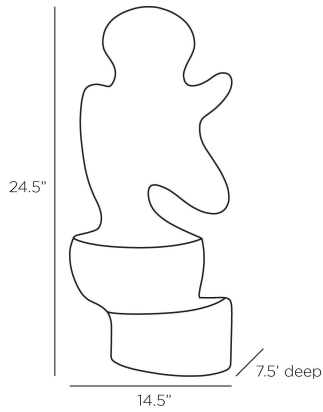

# ARTERIO RS

## MELLO SCULPTURE

Laura Kirar

GKATC03  
Matte White Plaster, Resin

The Mello sculpture is a resin abstract reference to organic form. Contemplative and sinuous and rendered in white plaster, it may be human, animal or just a gesture or feeling. Finish will vary.

### DIMENSIONS

Overall	W: 14.5 in x D: 7.5 in x H: 24.5 in
Foot Print	W: 9.5 in x D: 7.5 in

### SHIPPING

Product Weight	20.1 lbs
Gross Weight 1	30.0 lbs
Shipping Box 1	W: 28.5 in x D: 10.3 in x H: 17.3 in