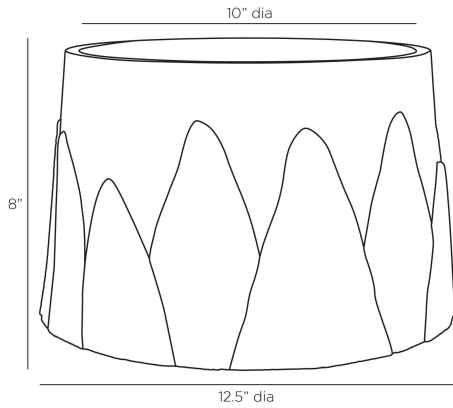

ARTERIOS

FEATHER TALL CENTERPIECE

Laura Kirar

GKATC01

Ivory, Riverstone

This tall ivory riverstone composite Feather Tall centerpiece is meant to be used as a foundation for the natural landscape of the table, hold a dry folral arrangement or dry leaves that drape. Finish will vary.

APPEARANCE

Materials	Riverstone
Finishes	Ivory
Finish Will Vary	Yes
Top Coat/Sealant	Yes

DIMENSIONS

Overall	Dia: 12.5 in x H: 8 in
Foot Print	Dia: 12.5 in
Opening	Dia: 10.0 in

SHIPPING

Product Weight	32.3 lbs
Gross Weight 1	42.0 lbs
Shipping Box 1	W: 11.5 in x D: 16.5 in x H: 16.5 in