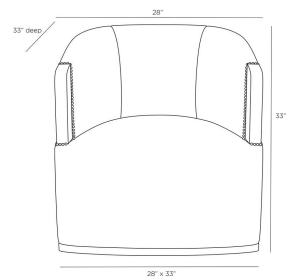

REVEAL SWIVEL LOUNGE CHAIR BONE
LINEN

GDFRU01
Bone Linen
H: 33 IN
W: 28 IN
D: 33 IN

We love the exposed cerused oak at the end of this chic swivel chair's arm, the first area to show wear on the upholstered bone linen chair. Clean lined comfort with added antique brass nail head details work in any room in the house.