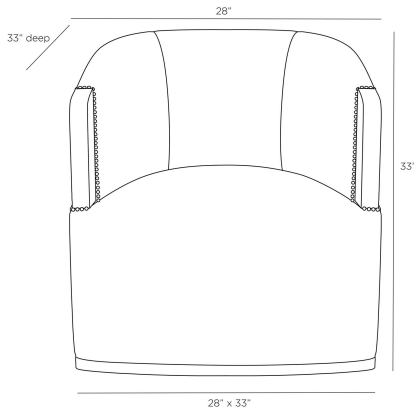

ARTERIOS

REVEAL SWIVEL LOUNGE CHAIR BONE

Barry Dixon

GDFRU01
Bone, Linen

We love the exposed cerused oak at the end of this chic swivel chair's arm, the first area to show wear on the upholstered bone linen chair. Clean lined comfort with added antique brass nail head details work in any room in the house.

APPEARANCE

Materials	Linen, Wood, Nailheads
Finishes	Bone, Cerused Oak, Antique Brass
Finish Will Vary	Yes
Top Coat/Sealant	No

DIMENSIONS

Overall	W: 28 in x D: 33 in x H: 33 in
Foot Print	W: 28 in x D: 33 in
Arm	W: 1.5 in x D: 15 in x H: 25.5 in
Seat Back	H: 16.5 in
Seat	W: 20.5 in x D: 21 in x H: 18.5 in
Diagonal Dimensions	W: 47 in

SHIPPING

Shipping Requirements	Special Handling Required
Product Weight	61.0 lbs
Gross Weight 1	71.0 lbs
Shipping Box 1	W: 30 in x D: 34 in x H: 34 in

ADDITIONAL INFO

Features	Sustainable
Fabric Certification	NFPA-260, TB117-2013
Fabric Composition	100% Belgian Linen
Fabric Cleaning Code	S - dry clean only
Fabric Wear Abrasion	25,000
Reupholstery Requirements	5 Yards
Base/Foot Type	360 Swivel Mechanism

CONTRACT

Contract Suitability	Contract Suitable With Conditions
Contract Conditions	For an additional fee, a clear, protective coating can be added
Contract Textile Suitability	Low Traffic/Private Spaces

SWATCHES

L17SW 4x4 Swatch: Bone Linen