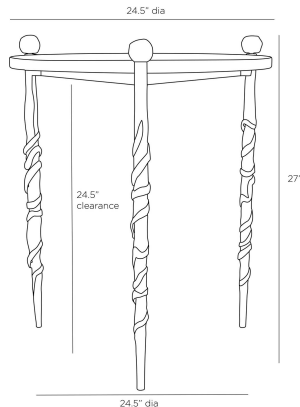

ARTERIO RS

BLACKTHORN END TABLE

Barry Dixon

GDFEI03
Galaxy, Marble

Inspired by a gnarled wood walking stick that belonged to my grandfather, the blackened iron legs of this table are organic and unique just like the galaxy marble top. Use as a side table or a tea table in front of a sofa. Finish will vary.

APPEARANCE

Materials	Marble, Iron
Finishes	Galaxy, Blackened
Finish Will Vary	Yes
Top Coat/Sealant	No

DIMENSIONS

Overall	Dia: 24.5 in x H: 27 in
Foot Print	Dia: 24.5 in
Front Leg	Dia: 0.5 in x H: 27 in
Table Top	Dia: 23.5 in x H: 1 in
Diagonal Dimensions	W: 34 in