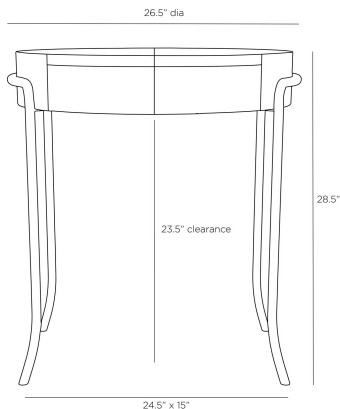

ARTERIOS

MOSQUITO END TABLE

Barry Dixon

GDFEI01
Ivory, Vellum

The ivory vellum surface lends luxe texture to any room in the house. The blackened iron legs add contrast to the top. Perfect on either side of a sofa or bed. Finish will vary.

APPEARANCE

Materials	Vellum, Iron
Finishes	Ivory, Blackened
Finish Will Vary	Yes
Top Coat/Sealant	No

DIMENSIONS

Overall	Dia: 26.5 in x H: 28.5 in
Foot Print	W: 24.5 in x D: 15 in
Leg	Dia: 1.0 in x H: 26 in
Drawer Exterior	W: 17.5 in x H: 4 in
Drawer Interior	W: 15.5 in x D: 16 in x H: 1.5 in
Table Top	Dia: 24.5 in x H: 4.5 in
Diagonal Dimensions	W: 36 in

SHIPPING

Shipping Requirements	Truck Ship
Product Weight	43.0 lbs
Gross Weight 1	69.0 lbs
Shipping Box 1	W: 38.0 in x D: 31.0 in x H: 33.0 in

ADDITIONAL INFO

Base/Foot Type	Feet

CONTRACT

Contract Suitability	Contract Suitable With Conditions
Contract Conditions	For an additional fee, a clear, protective coating can be added

REPLACEMENT PARTS

GDFCI01FOOT