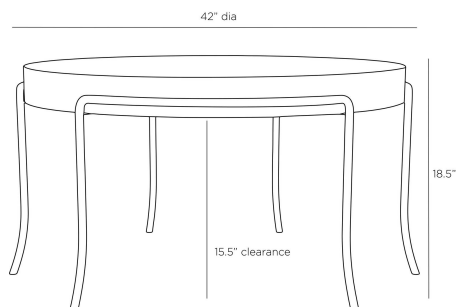

ARTERIOS

MOSQUITO COFFEE TABLE

Barry Dixon

GDFCI01
Ivory, Vellum

Harkening to the graceful curve of a mosquito's leg and the Klismos silhouette of ancient Greece, this table is an instant classic. The ivory vellum surface lends luxe texture to any room in the house. The blackened iron legs add contrast to the top. Finish will vary.

APPEARANCE

Materials	Vellum, Iron
Finishes	Ivory, Blackened
Finish Will Vary	Yes
Top Coat/Sealant	No

DIMENSIONS

Overall	Dia: 42.0 in x H: 18.5 in
Foot Print	Dia: 42.0 in
Leg	Dia: 1.0 in x H: 17 in
Table Top	Dia: 38.5 in x H: 3 in

SHIPPING

Shipping Requirements	Truck Ship
Product Weight	57.0 lbs
Gross Weight 1	94.0 lbs
Shipping Box 1	W: 28.0 in x D: 45.0 in x H: 45.0 in

CONTRACT

Contract Suitability	Contract Suitable With Conditions
Contract Conditions	For an additional fee, a clear, protective coating can be added