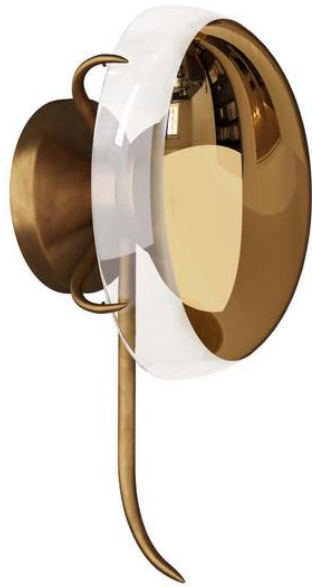

CORONA SCONCE

GDDWC01
 Gold Ombre Glass
 H: 13 IN
 W: 7 IN
 D: 6 IN

Like its ceiling mounted counterpart, this glamorous sconce is sparkling jewelry for the wall! Contemporary glam with organic sensibilities... this antique brass wall sconce casts a shadow and light effect on the wall due to the gold ombre glass. Finish will vary.