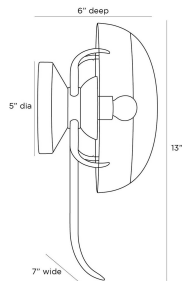

ARTERIO RS

CORONA SCONCE

Barry Dixon

GDDWC01
Gold Ombre, Glass

Like its ceiling mounted counterpart, this glamorous sconce is sparkling jewelry for the wall! Contemporary glam with organic sensibilities... this antique brass wall sconce casts a shadow and light effect on the wall due to the gold ombre glass. Finish will vary.

APPEARANCE

Materials	Glass, Steel
Finishes	Gold Ombre, Antique Brass
Finish Will Vary	No
Top Coat/Sealant	No

DIMENSIONS

Overall	W: 7 in x D: 6 in x H: 13 in
Backplate	D: 1.5 in x Dia: 5.0 in
Wall Sconce Hanging Orientation	Horizontal and Vertical

WIRING

Wire Rating	Damp
Cord	0.5 FT, Black/White, SVT
Socket	1, Type B - E12
Suggested Bulb Type	G16.5
Maximum Wattage	40.0
Voltage	110-120 V

CERTIFICATIONS & COMPLIANCY

Certifications	Middle East, European Union, United Kingdom, Australia, Mexico, United States, Canada
Compliance	RoHS, UL/ETL, CB

SHIPPING

Product Weight	2.0 lbs
Gross Weight 1	5.0 lbs
Shipping Box 1	W: 16.54 in x D: 10.43 in x H: 11.61 in

CONTRACT

Contract Suitability	Contract Suitable As Is