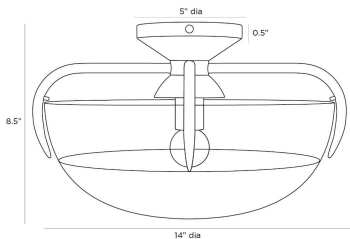

ARTERIO RS

CORONA FLUSH MOUNT

Barry Dixon

GDDFC01
Gold Ombre, Glass

Contemporary glam with organic sensibilities...this small antique brass flush mount casts a large shadow and light effect on the ceiling due to the gold ombre glass. Perfect for powder rooms and hallways, or use in an asymmetric cluster over tables and counters. Finish will vary.

APPEARANCE

Materials	Glass, Steel
Finishes	Gold Ombre, Antique Brass
Finish Will Vary	No
Top Coat/Sealant	No

DIMENSIONS

Overall	Dia: 14.0 in x H: 8.5 in
Canopy	Dia: 5.0 in x H: 0.5 in

WIRING

Wire Rating	Damp
Cord	0.5 FT, Black/White, SVT
Socket	1, Type A - E26
Suggested Bulb Type	G16.5
Maximum Wattage	60.0
Voltage	110-120 V

CERTIFICATIONS & COMPLIANCY

Certifications	Middle East, European Union, United Kingdom, Australia, Mexico, United States, Canada
Compliance	RoHS, UL/ETL, CB

SHIPPING

Product Weight	5.0 lbs
Gross Weight 1	8.0 lbs
Shipping Box 1	W: 15.36 in x D: 16.3 in x H: 16.3 in

CONTRACT

Contract Suitability	Contract Suitable As Is