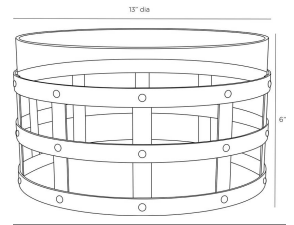

RIVET CENTERPIECE

GDAVI02
Blackened Iron
H: 6 IN
Dia: 13.0 IN

As a blackened iron basket fitted with a clear hammered glass cylinder, this ample vase is perfect for larger limbs and branches, or fill it with oranges, lemons, or green apples as a colorful sculpture.