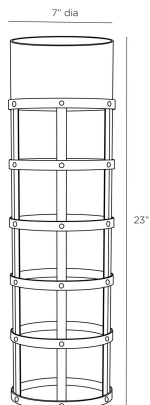

ARTERIO RS

RIVET VASE

Barry Dixon

GDAVI01
Blackened Iron, Iron

As a blackened iron basket fitted with a clear hammered glass cylinder, this ample vase is perfect for larger limbs and branches, or fill it with oranges, lemons, or green apples as a colorful sculpture.

APPEARANCE

Materials	Iron, Glass
Finishes	Blackened Iron, Clear
Finish Will Vary	Yes
Top Coat/Sealant	No

DIMENSIONS

Overall	Dia: 7.0 in x H: 23 in
Foot Print	Dia: 7.0 in
Opening	Dia: 6.0 in

SHIPPING

Product Weight	12.0 lbs
Gross Weight 1	21.0 lbs
Shipping Box 1	W: 26.5 in x D: 10.0 in x H: 20.0 in