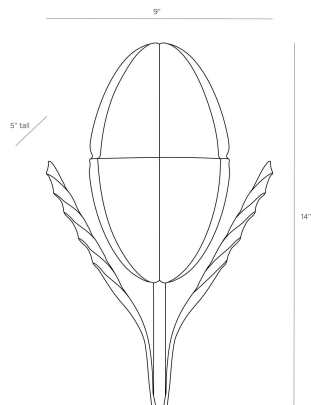

ARTERIO RS

PITAYA SCULPTURE

Barry Dixon

GDASI02
Vintage Brass, Brass

Inspired by stylized South American tropical fruit sculptures found in Argentina. Use alone on a shelf or table. Warm, vintage brass mixes easily with other metal tones.

APPEARANCE

Materials	Brass
Finishes	Vintage Brass
Finish Will Vary	No
Top Coat/Sealant	No

DIMENSIONS

Overall	W: 14 in x D: 9 in x H: 5 in
Foot Print	W: 9 in x D: 6 in

SHIPPING

Product Weight	3.0 lbs
Gross Weight 1	3.5 lbs
Shipping Box 1	W: 5.5 in x D: 9.0 in x H: 10.25 in