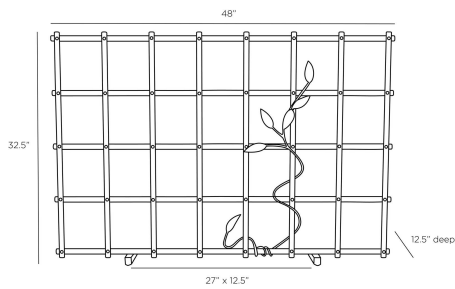

ARTERIO RS

RIVET FIRE SCREEN

Barry Dixon

GDAFI01
Natural Iron, Iron

Clean lines work well with sleek, modern interiors. Hand hammered natural iron, riveted antique brass details reference Arts & Crafts movement and allow placement in more traditional homes.

APPEARANCE

Materials	Iron, Iron
Finishes	Natural Iron, Antique Brass
Finish Will Vary	No
Top Coat/Sealant	No

DIMENSIONS

Overall	W: 48 in x D: 12.5 in x H: 32.5 in
Foot Print	W: 27 in x D: 12.5 in

SHIPPING

Shipping Requirements	Truck Ship
Product Weight	56.0 lbs
Gross Weight 1	65.7 lbs
Shipping Box 1	W: 36.0 in x D: 9.0 in x H: 53.0 in

CONTRACT

Contract Suitability	Contract Suitable As Is