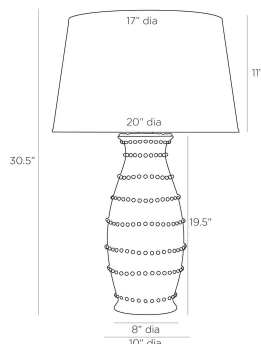

ARTERIOS

SPITZY LAMP

Celerie Kemble

GCPTC01-361
Celedon, Ceramic

This elegant celadon finished ceramic table lamp is accented with hand-applied soft beaded bumps. Topped with a matching ceramic finial and an off-white microfiber shade lined in matching off-white cotton for a subtle glow. Finish will vary.

APPEARANCE

Materials	Ceramic, Microfiber, Cotton, Steel
Finishes	Celedon, Off-White, Off-White, Brushed Brass
Finish Will Vary	Yes
Top Coat/Sealant	No

DIMENSIONS

Overall	Dia: 20.0 in x H: 30.5 in
Foot Print	Dia: 8.0 in
Body	Dia: 10.0 in x H: 19.5 in
Finial	Dia: 1 in x H: 1 in
Shade Top	Dia: 17.0 in
Shade Side	H: 11 in
Shade Bottom	Dia: 20.0 in
Harp Size	H: 9 in
Neck	Dia: 1.0 in x H: 1 in

WIRING

Wire Rating	Indoor Only
Cord	10 FT, Clear/Silver, SPT-2
Socket	1, Type A - E26
Suggested Bulb Type	A19
Switch	At Socket, 3-Way Rotary
Maximum Wattage	150.0
Voltage	110-120 V

CERTIFICATIONS & COMPLIANCY

Certifications	Middle East, European Union, United Kingdom, Australia, Mexico, United States, Canada
Compliance	RoHS, UL/ETL, CB

SHIPPING

Product Weight	11.0 lbs
Gross Weight 1	12.0 lbs
Gross Weight 2	3.3 lbs
Shipping Box 1	W: 12.0 in x D: 12.0 in x H: 26.5 in
Shipping Box 2	W: 22.0 in x D: 22.0 in x H: 13.0 in

CONTRACT

Contract Suitability	Contract Suitable As Is
Tilt Test Degrees	10 Degrees

REPLACEMENT PARTS

GCPTC01FIN