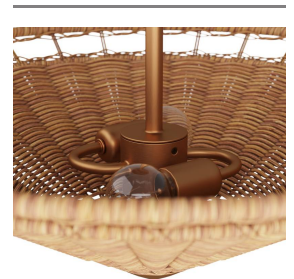

TERRACE FLUSH MOUNT

GCDFS01  
 Natural, Rattan  
 H: 12 IN  
 Dia: 23.5 IN

A continuation of the Terrace family, this flushmount is made up of natural, handwoven rattan. The ceiling mount and centerpoint tip are crafted of gold steel finished iron that contrast the whimsical silhouette. Finish will vary.