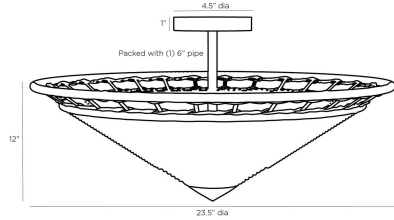

ARTERIOS

TERRACE FLUSH MOUNT

Celerie Kemble

GCDFS01
Natural, Rattan

A continuation of the Terrace family, this flushmount is made up of natural, handwoven rattan. The ceiling mount and centerpoint tip are crafted of gold steel finished iron that contrast the whimsical silhouette. Finish will vary.

APPEARANCE

Materials	Rattan, Iron
Finishes	Natural, Gold Steel
Finish Will Vary	Yes
Top Coat/Sealant	Yes

DIMENSIONS

Overall	Dia: 23.5 in x H: 12 in
Body	Dia: 23.5 in x H: 9 in
Finial	Dia: 4.0 in x H: 1.5 in
Canopy	Dia: 4.5 in x H: 1 in

SHIPPING

Product Weight	4.5 lbs
Gross Weight 1	14.0 lbs
Shipping Box 1	W: 24.0 in x D: 24.0 in x H: 13.0 in

ADDITIONAL INFO

Features	Sustainable
----------	-------------

CONTRACT

Contract Suitability	Contract Suitable As Is
----------------------	-------------------------