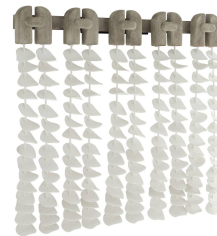

# ARTERIO RS

## MELT WALL DÉCOR

Workshop/APD

GAWPI01  
White Gesso, Iron

Echoing the design language of our Melt entry table, the Melt wall décor's decorative smoke wood armature supports a cascade of hand-formed petals in white gesso-plated iron, strung in a series of vertical rods. A study in material contrast and diverse movement, this compelling piece suits a wide range of spaces. Finish will vary.

### APPEARANCE

Materials	Iron, Wood
Finishes	White Gesso, Smoke
Finish Will Vary	Yes
Top Coat/Sealant	Yes

### DIMENSIONS

Overall	W: 35 in x D: 2 in x H: 31 in
---------	-------------------------------