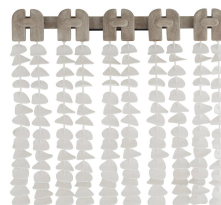

# ARTERIO RS

## MELT WALL DÉCOR

Workshop/APD

GAWPI01  
White Gesso, Iron

Echoing the design language of our Melt entry table, the Melt wall décor's decorative smoke wood armature supports a cascade of hand-formed petals in white gesso-plated iron, strung in a series of vertical rods. A study in material contrast and diverse movement, this compelling piece suits a wide range of spaces. Finish will vary.

### APPEARANCE

Materials	Iron, Wood
Finishes	White Gesso, Smoke
Finish Will Vary	Yes
Top Coat/Sealant	Yes

### DIMENSIONS

Overall	W: 35 in x D: 2 in x H: 31 in
---------	-------------------------------