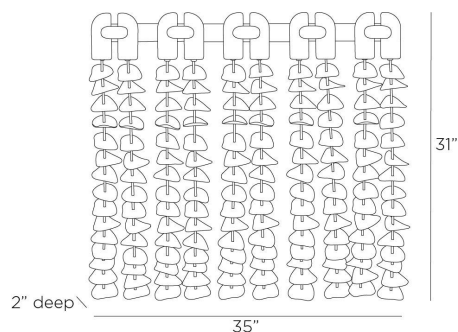

# ARTERIO RS

## MELT WALL DÉCOR

Workshop/APD

GAWPI01  
White Gesso, Iron

Echoing the design language of our Melt entry table, the Melt wall décor's decorative smoke wood armature supports a cascade of hand-formed petals in white gesso-plated iron, strung in a series of vertical rods. A study in material contrast and diverse movement, this compelling piece suits a wide range of spaces. Finish will vary.

### DIMENSIONS

Overall	W: 35 in x D: 2 in x H: 31 in
---------	-------------------------------

### SHIPPING

Product Weight	16.0 lbs
Gross Weight 1	26.0 lbs
Shipping Box 1	W: 7.0 in x D: 37.0 in x H: 35.0 in