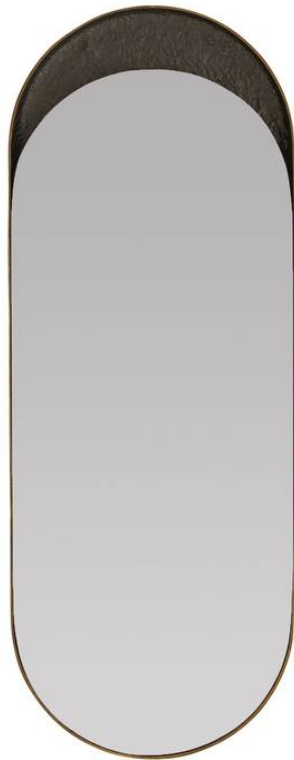

INSET LONG MIRROR

GAWMI02  
 Antique Brass  
 H: 64 IN  
 W: 24 IN  
 D: 1.5 IN

Playing with the concept of filled and unfilled forms, the Inset long mirror's smooth glossy surface is set within a deeply textured, bronze plated aluminum form as if it were being poured into a void. The offset, antique brass patled aluminum pill shaped elements create a sense of sliding motion, making the mirror a uniquely modern, dynamic choice for interiors of all kinds. The Inset long mirror can be hung vertically or horizontally to create unique compositions. Finished with a cleat at the back for security. Finish will vary.