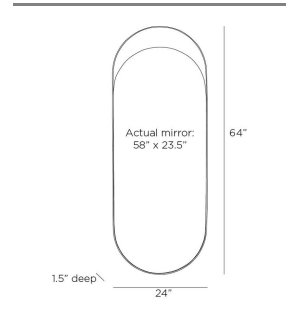

INSET LONG MIRROR

GAWMI02  
 Antique Brass  
 H: 64 IN  
 W: 24 IN  
 D: 1.5 IN

Playing with the concept of filled and unfilled forms, the Inset long mirror's smooth glossy surface is set within a deeply textured, bronze plated aluminum form as if it were being poured into a void. The offset, antique brass patled aluminum pill shaped elements create a sense of sliding motion, making the mirror a uniquely modern, dynamic choice for interiors of all kinds. The Inset long mirror can be hung vertically or horizontally to create unique compositions. Finished with a cleat at the back for security. Finish will vary.